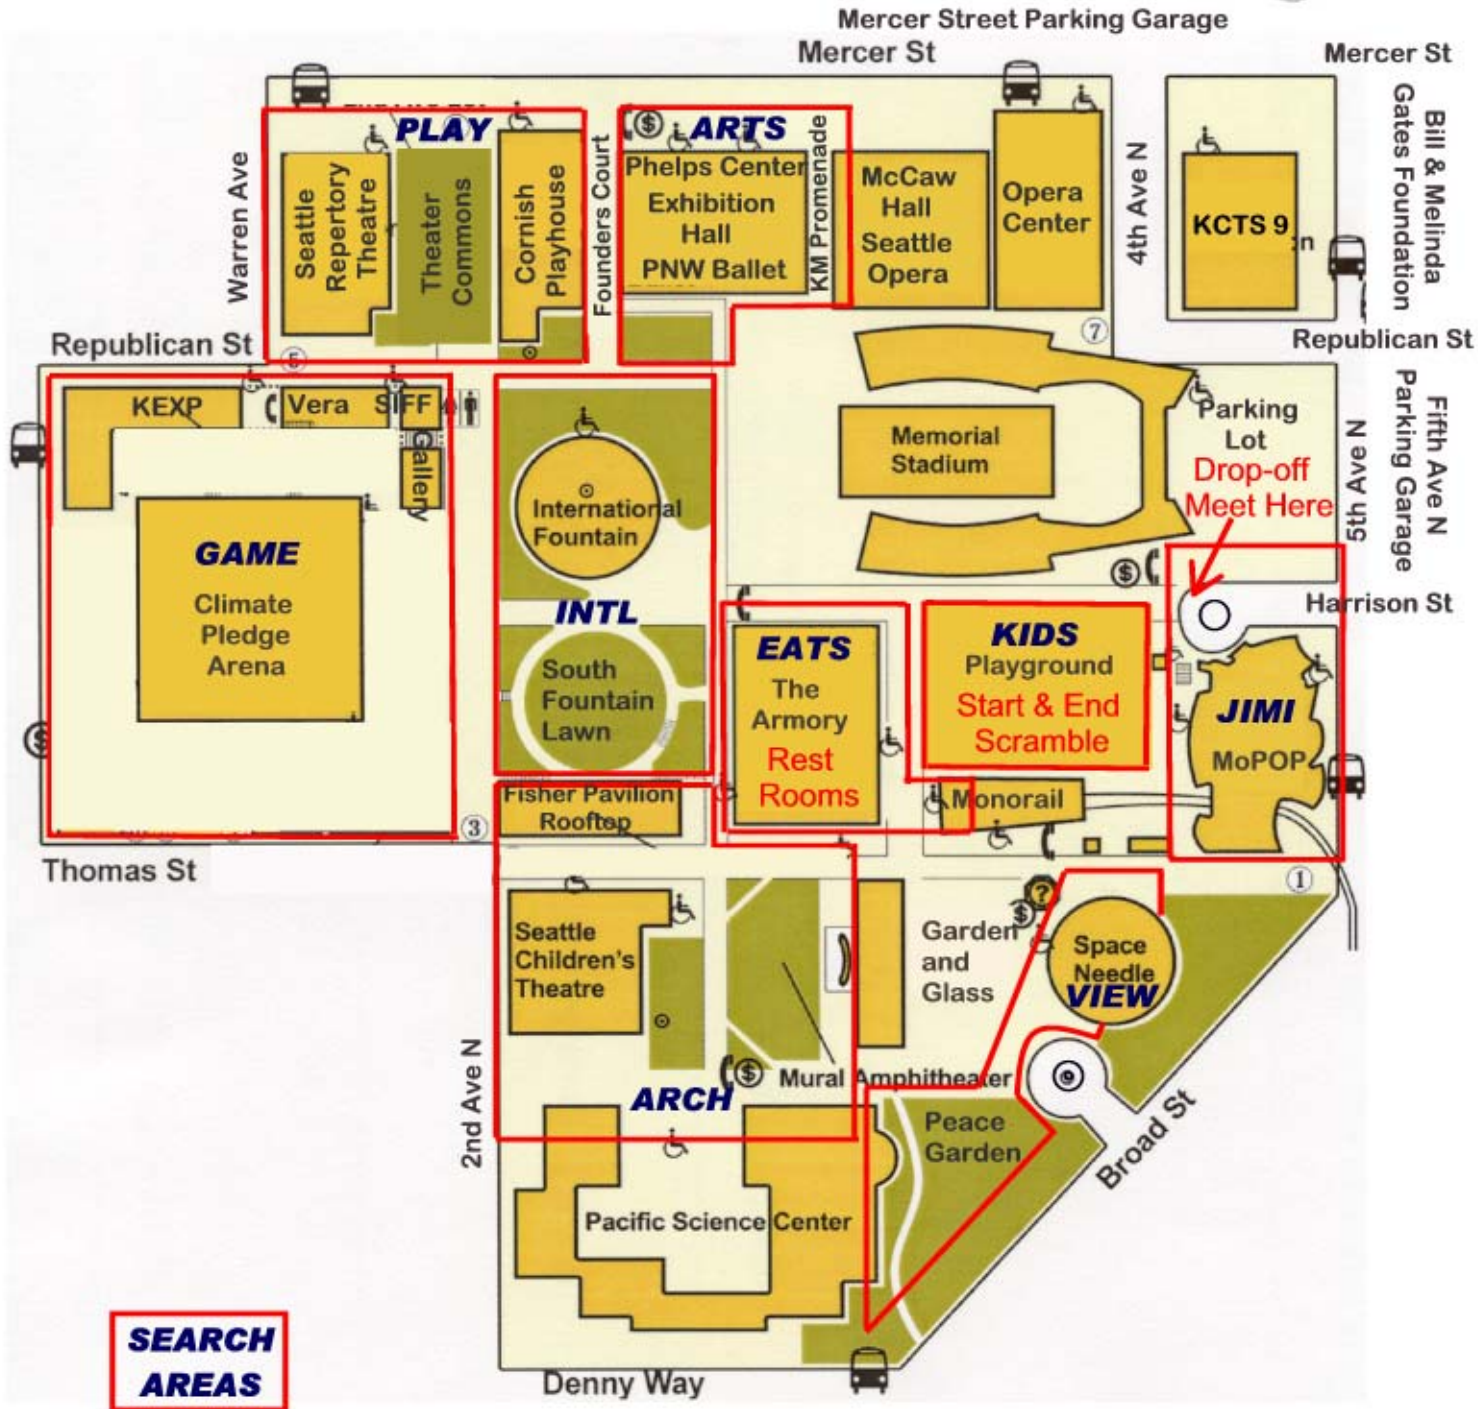

~ Scramble ~ SEARCH AREAS MAP ~ See-Seattle.com

SEARCH AREAS

- PLAY** Theatres
- ARTS** Ballet & Opera
- GAME** Kraken & Storm
- INTL** International Fountain & Lawn
- EATS** The Armory
- KIDS** Artists at Play
- JIMI** Museum of Pop Culture
- ARCH** Pacific Science Center
- VIEW** Space Needle